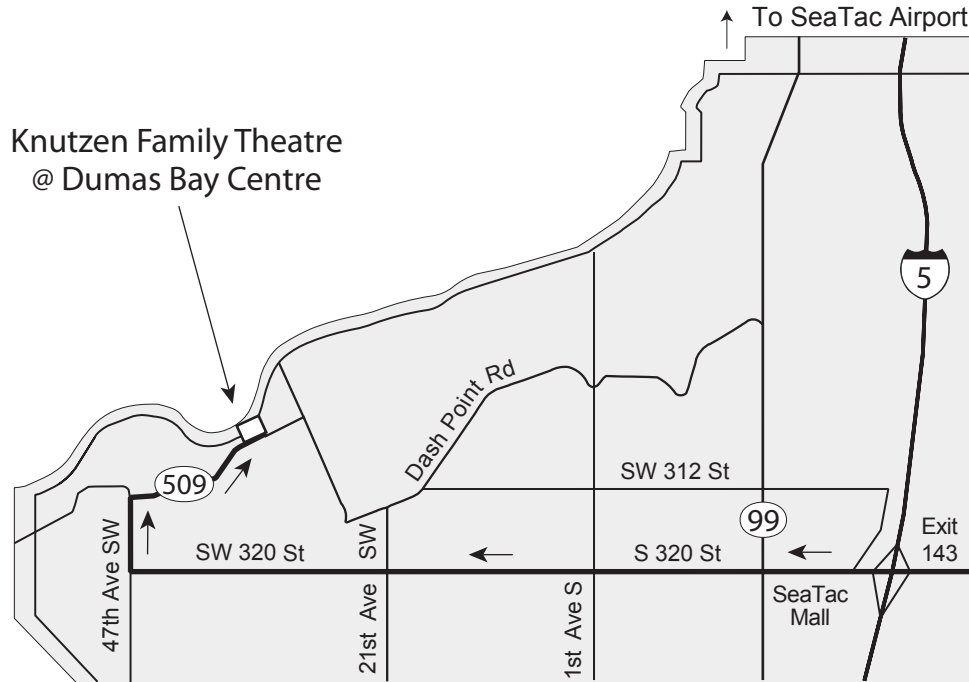

Directions to The Knutzen Family Theatre

From the north or south: Take I-5 to Exit 143.
Go west on 320th toward SeaTac Mall.
Stay on 320th until it ends at a three-way stop.
Take a right on 47th SW and continue until it ends.
Take a right on to Dash Point Rd. (WA State 509).
The Knutzen Family Theatre is one mile down on the left at:

3200 SW Dash Point Road
Federal Way, WA 98023

Department of Parks Recreation & Cultural Services
253-835-2000